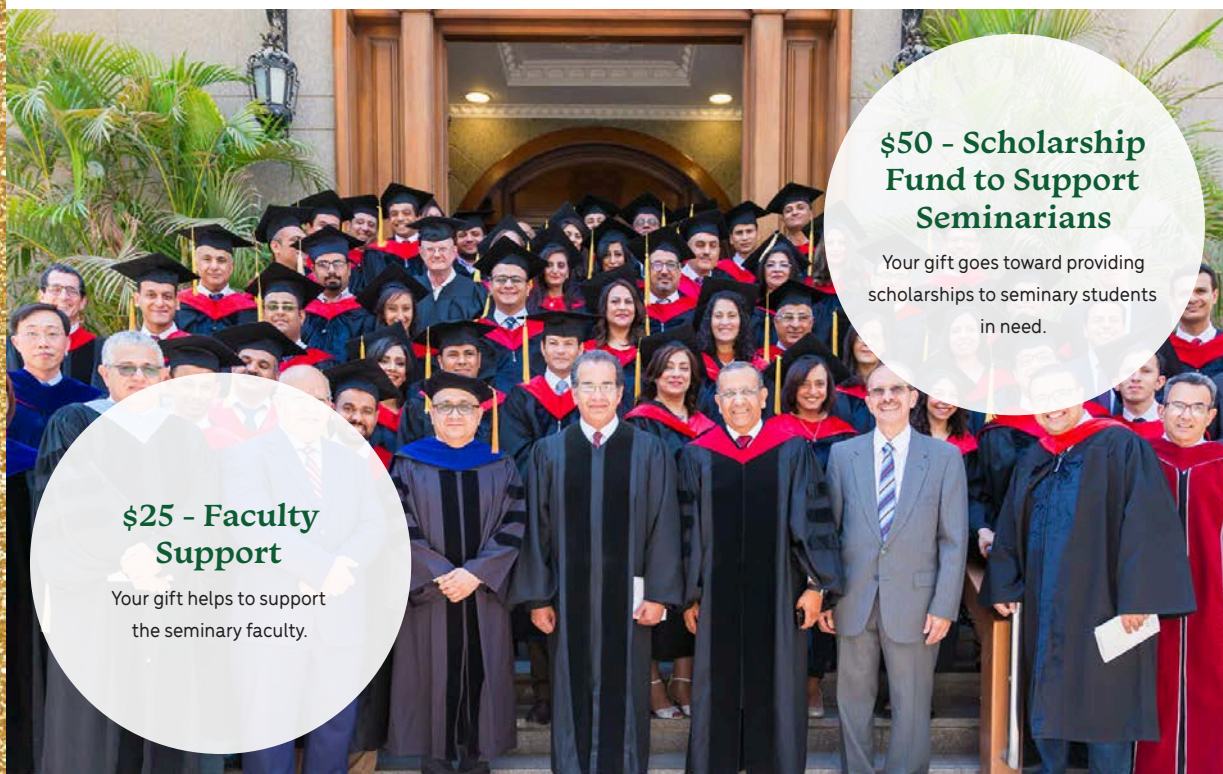

Evangelical Theological Seminary in Cairo

ETSC

ETSC was founded by Presbyterians in 1863 on the houseboat Ibis, which was used as a floating seminary for theological studies and practical training. This houseboat used to sail upriver from Aswan in the South to Cairo in the North, where students received lessons from their teachers in the morning and were then trained to do practical ministry in various villages in the evening.

In 1926, the current campus was established with the purchase of land in Al-Abbasiya in central Cairo. The seminary has grown to 400 students who are engaged in both theological study and practical ministry.

$50 - Scholarship Fund to Support Seminarians

Your gift goes toward providing scholarships to seminary students in need.

$25 - Faculty Support

Your gift helps to support the seminary faculty.