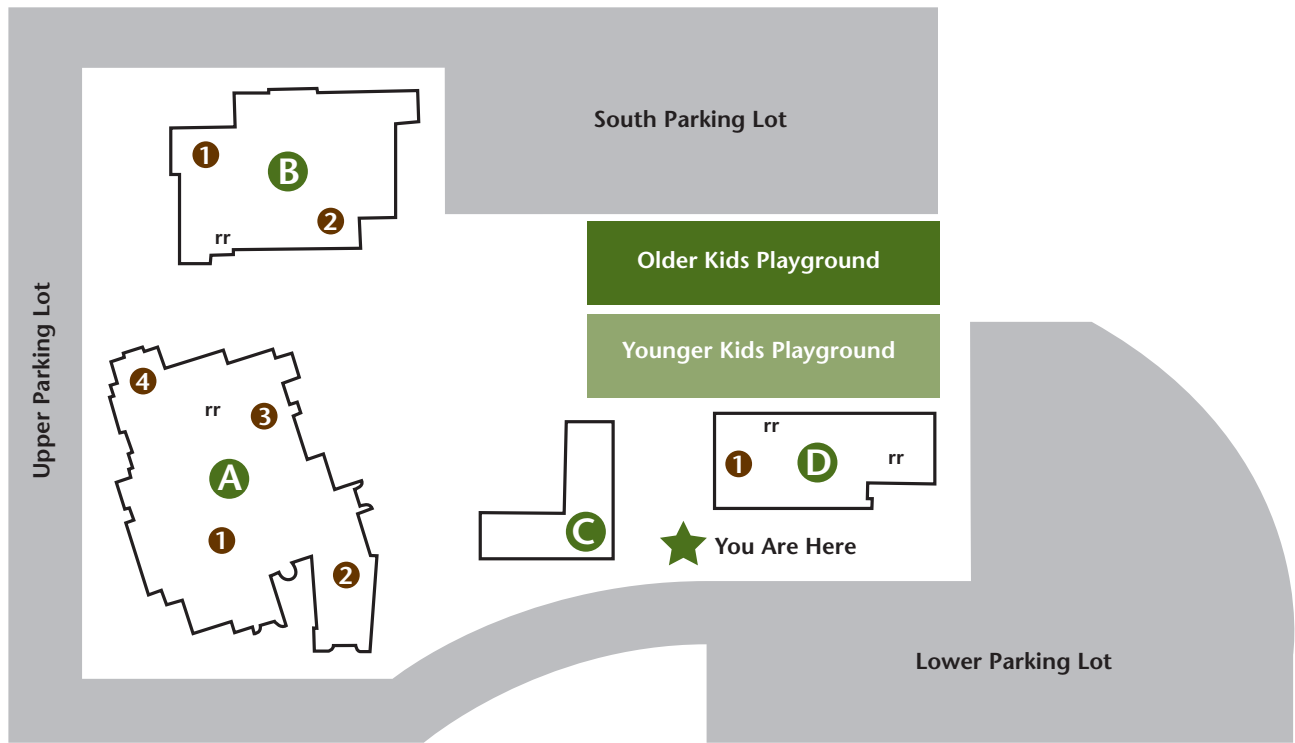

THE VILLAGE COMMUNITY PRESBYTERIAN CHURCH
 6225 Paseo Delicias • Rancho Santa Fe, CA • (858) 756-2441 • www.villagechurch.org

CAMPUS MAP

LA VALLE PLATIADA

PASEO DELICIAS

LEGEND

A - Sanctuary / Administration Building

1. Sanctuary
2. Chapel
3. Dierenfield Parlor
4. Church Office

B - Fellowship Center

1. Student Lounge
2. Rooms A-F

C - Upper Education Building

Opening August 2010

D - Village Church Nursery School

1. School Office

rr - Restrooms